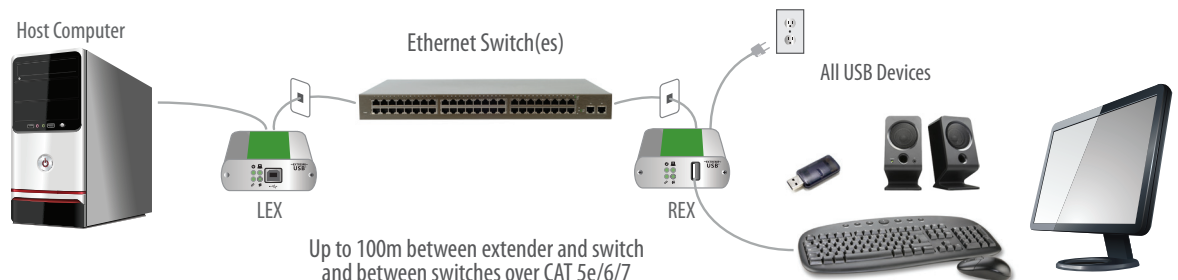

Applications

- Remote storage
- Security and monitoring
- Professional Audio-Visual
- Keyboard and mouse

* Maximum throughput will vary based on network traffic, distances and number of switches between extenders.

** Pre-paired network configuration only applies to units purchased together as a complete Local and Remote Extender system.

←EXTREME→
USB®

Specifications subject to
change without notification.

©2018

Icron Technologies Corp.
Now Part of Maxim Integrated
#90-01489-A02