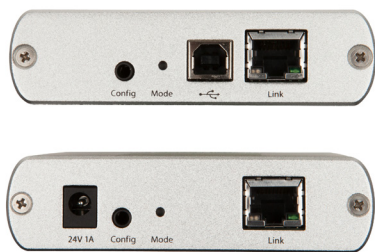

USB 2.0 Ranger® 2304GE-LAN Extender

4-port USB 2.0 Gigabit Ethernet LAN Extender System

The USB 2.0 Ranger 2304GE-LAN provides the ability to connect all USB 2.0 device types to hosts across a Gigabit Ethernet Local Area Network using existing cabling.

4664 Lougheed Hwy.
Suite 221
Burnaby, BC,
V5C 5T5, Canada

icron.com
+1 604 638 3920

Features

The RG2304GE-LAN extends USB 2.0 peripherals such as flash drives, keyboards, mice, webcams and interactive whiteboards across a Local Area Network (LAN) and supports modern USB 3.0 controllers. The RG2304GE-LAN includes support for isochronous devices such as webcams.

- Extends USB through 1000 Mbps LANs
- USB 2.0 throughput up to 480 Mbps*
- Pre-paired networked configuration** for simple installation
- Supplies up to 600mA to each USB port concurrently

Includes the ExtremeUSB® suite of features:

USB 2.0 Ranger 2304GE-LAN Specifications

Specifications subject to change without notification.

©2016

Icron Technologies Corp.

#90-01381-A03

**←EXTREME
USB®**

RANGE

Direct Connect:	Up to 100m (330 ft) over solid core CAT 5e/6/7
Network Connect:	Up to 100m (330 ft) between switches over solid core CAT 5e/6/7