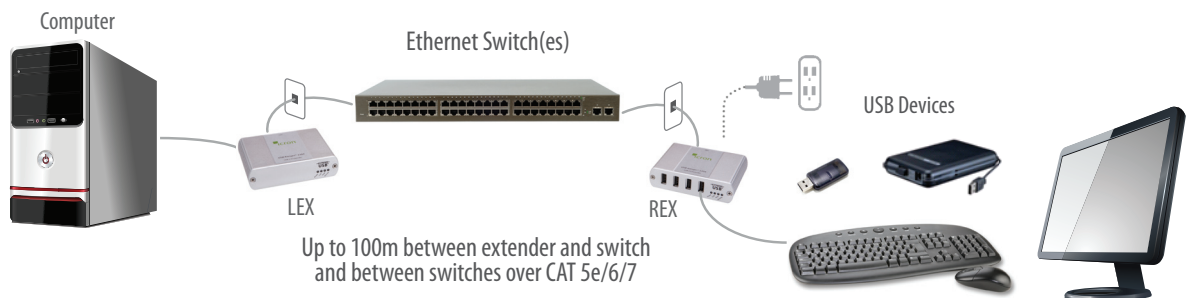

Applications

- Remote storage
- Industrial Control
- Security and monitoring
- Keyboard and mouse

Specifications subject to
change without notification.

©2016
Icron Technologies Corp.
#90-01381-A03

* Maximum throughput will vary based on network traffic, distances and number of switches between extenders.
** Pre-paired network configuration only applies to units purchased together as a complete Local and Remote Extender system.