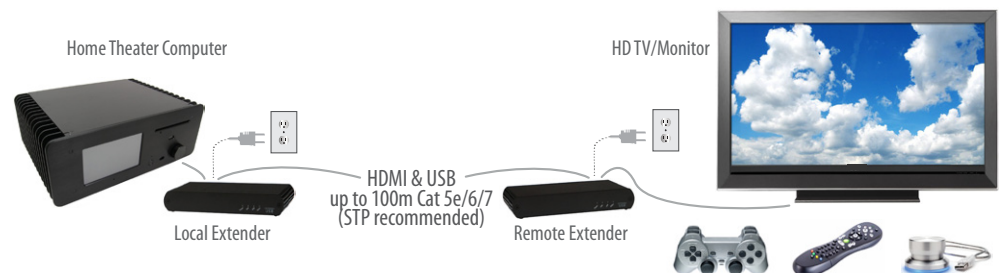

Applications

- Medical Extensions
- Interactive Digital Signage
- Home Theater
- Industrial Control