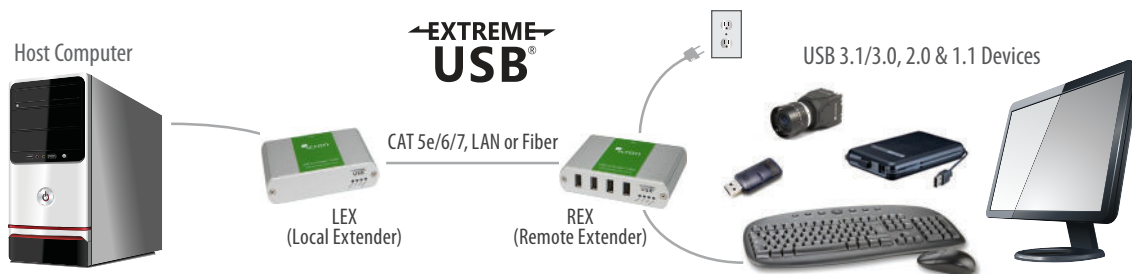

Typical USB extension application

For more information, please contact Icron at IcronSales@MaximIntegrated.com.