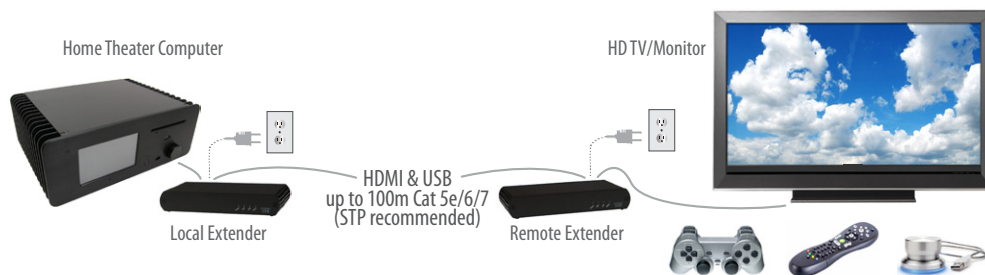

Applications

- Medical Extensions
- Interactive Digital Signage
- Home Theater
- Industrial Control